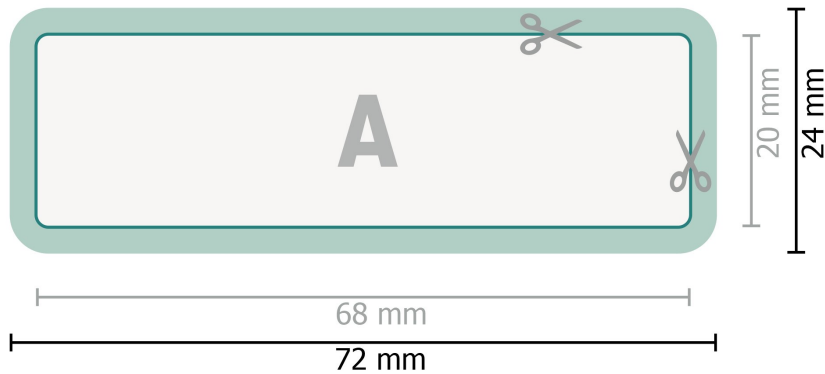

Address stickers, 6.8 x 2.0 cm

**Dataformat (incl. 2 mm bleed):**

7,2 x 2,4 cm

bleed:

2 mm

Trimmed size:

6,8 x 2 cm

Safety margin:

4 mm

Maintaining space between the text/information and the edge of the trimmed format prevents undesirable cuts.

Explanation of symbols

 Bleed

 Reading direction

 Trimmed size

 Data format

 We will cut/perforate your product here

Please note:

Allow for trim allowance and safety margin according to instructions.

Arrange background graphics, images or graphics up to the edge of the data format.

Tolerances may occur during production due to cutting, punching and folding processes.